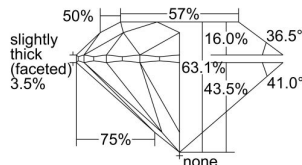

GIA®

FACSIMILE

GIA REPORT

1379494586

Verify this report at GIA.edu

GIA NATURAL DIAMOND DOSSIER®

February 03, 2021

GIA Report Number 1379494586

Shape and Cutting Style ..... Round Brilliant

Measurements ..... 5.62 - 5.64 x 3.55 mm

GRADING RESULTS

Carat Weight ..... 0.70 carat

Color Grade ..... G

Clarity Grade VS1

Cut Grade ..... Excellent

ADDITIONAL GRADING INFORMATION

Polish ..... Excellent

Symmetry ..... Excellent

Fluorescence ..... None

Clarity Characteristics..... Indented Natural, Cloud, Pinpoint

Inscription(s): GIA 1379494586

PROPORTIONS

Profile to actual proportions

GRADING SCALES

GIA
COLOR
SCALE

COLORESS	D
	E
	F
	G
	H
	I
	J
NEAR COLORESS	K
	L
FAINI	M
	N
	O
	P
VERY LIGHT	Q
	R
	S
	T
	U
	V
LIGHT	W
	X
	Y
	Z

GIA
CLARITY
SCALE

VERY VERY SLIGHTLY INCLUDED	FLAWLESS
	INTERNALLY FLAWLESS
VERY SLIGHTLY INCLUDED	VVS₁
	VVS₂
SLIGHTLY INCLUDED	VS₁
	VS₂
INCLUDED	SI₁
	SI₂
	I₁
	I₂
	I₃

GIA
CUT
SCALE

EXCELLENT	VERY GOOD	GOOD	FAIR	POOR