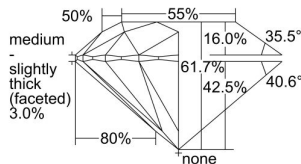

GIA®

FACSIMILE

GIA REPORT 1443207731

Verify this report at GIA.edu

GIA NATURAL DIAMOND DOSSIER®

August 03, 2022
GIA Report Number 1443207731
Shape and Cutting Style ..... Round Brilliant
Measurements ..... 5.67 - 5.72 x 3.52 mm

GRADING RESULTS

Carat Weight ..... 0.70 carat
Color Grade ..... J
Clarity Grade S11
Cut Grade ..... Excellent

ADDITIONAL GRADING INFORMATION

Polish ..... Excellent
Symmetry ..... Excellent
Fluorescence ..... None
Clarity Characteristics ..... Crystal
Inscription(s): GIA 1443207731

PROPORTIONS

Profile to actual proportions