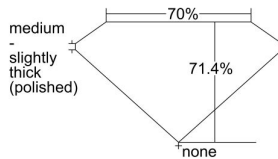

GIA®

FACSIMILE

GIA REPORT 1475269536

Verify this report at GIA.edu

GIA NATURAL DIAMOND DOSSIER®

September 05, 2023
GIA Report Number **1475269536**
Shape and Cutting Style ..... **Square Modified Brilliant**
Measurements ..... **4.90 x 4.88 x 3.49 mm**

GRADING RESULTS

Carat Weight ..... **0.72 carat**
Color Grade ..... **H**
Clarity Grade **VVS1**

ADDITIONAL GRADING INFORMATION

Polish ..... **Excellent**
Symmetry ..... **Very Good**
Fluorescence ..... **None**
Clarity Characteristics ..... **Feather**
Inscription(s): GIA 1475269536

PROPORTIONS

Profile not to actual proportions

GRADING SCALES

GIA COLOR SCALE		GIA CLARITY SCALE			
COLORLESS	D	VERY VERY SLIGHTLY INCLUDED	FLAWLESS		
	E		INTERNALLY FLAWLESS		
	F		VVS₁		
	G		VVS₂		
	NEAR COLORLESS	H	VERY SLIGHTLY INCLUDED	VS₁	
		I		VS₂	
		FAINT	J	SLIGHTLY INCLUDED	S₁
			K		S₂
	L		I₁		
	VERTICALLY LIGHT		M	INCLUDED	I₂
N			I₃		
O					
LIGHT		P			
		Q			
		R			
	S				
	T				
	U				
	V				
	W				
	X				
	Y				
	Z