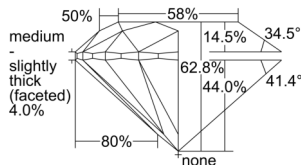

GIA®

FACSIMILE

GIA REPORT 1503607816

Verify this report at GIA.edu

GIA NATURAL DIAMOND DOSSIER®

October 09, 2024
GIA Report Number 1503607816
Shape and Cutting Style ..... Round Brilliant
Measurements ..... 5.36 - 5.39 x 3.38 mm

GRADING RESULTS

Carat Weight ..... 0.60 carat
Color Grade ..... D
Clarity Grade S11
Cut Grade ..... Excellent

ADDITIONAL GRADING INFORMATION

Polish ..... Excellent
Symmetry ..... Excellent
Fluorescence ..... None
Clarity Characteristics ..... Crystal
Inscription(s): GIA 1503607816

PROPORTIONS

Profile to actual proportions

GRADING SCALES

GIA COLOR SCALE	GIA CLARITY SCALE	GIA CUT SCALE	
D	FLAWLESS	EXCELLENT	
E	INTERNALLY FLAWLESS		
F		VVS₁	VERY GOOD
G	VVS₂		
H	VS₁	GOOD	
I	VS₂		
J	S1₁	FAIR	
K	S1₂		
L	I₁	POOR	
M	I₂		
N	I₃		
O			
P			
Q			
R			
S			
T			
U			
V			
W			
X			
Y			
Z