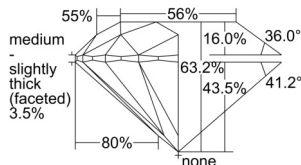

GIA®

FACSIMILE

GIA REPORT 1503941645

Verify this report at GIA.edu

GIA NATURAL DIAMOND DOSSIER®

December 05, 2024
GIA Report Number 1503941645
Shape and Cutting Style ..... Round Brilliant
Measurements ..... 5.63 - 5.67 x 3.57 mm

GRADING RESULTS

Carat Weight ..... 0.70 carat
Color Grade ..... G
Clarity Grade VS2
Cut Grade ..... Excellent

ADDITIONAL GRADING INFORMATION

Polish ..... Excellent
Symmetry ..... Excellent
Fluorescence ..... Medium Blue
Clarity Characteristics ..... Cloud
Inscription(s): GIA 1503941645

PROPORTIONS

Profile to actual proportions

GRADING SCALES

GIA COLOR SCALE	GIA CLARITY SCALE	GIA CUT SCALE	
D	FLAWLESS	EXCELLENT	
E	INTERNALLY FLAWLESS		
F		VVS₁	VERY GOOD
G	VVS₂		
H	VS₁	GOOD	
I	VS₂		
J	SI₁	FAIR	
K	SI₂		
L	I₁	POOR	
M			
N			
O	I₂		
P			
Q			
R	I₃		
S			
T			
U			
V			
W			
X			
Y			
Z