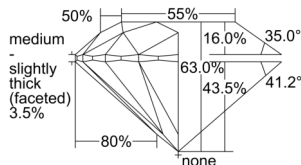

GIA®

FACSIMILE

GIA REPORT 1505333273

Verify this report at GIA.edu

GIA NATURAL DIAMOND DOSSIER®

September 03, 2024
GIA Report Number 1505333273
Shape and Cutting Style ..... Round Brilliant
Measurements ..... 5.36 - 5.40 x 3.39 mm

GRADING RESULTS

Carat Weight ..... 0.60 carat
Color Grade ..... H
Clarity Grade VS1
Cut Grade ..... Excellent

ADDITIONAL GRADING INFORMATION

Polish ..... Excellent
Symmetry ..... Excellent
Fluorescence ..... None
Clarity Characteristics ..... Cloud, Crystal, Feather, Pinpoint
Inscription(s): GIA 1505333273

PROPORTIONS

Profile to actual proportions

GRADING SCALES

GIA COLOR SCALE	GIA CLARITY SCALE	GIA CUT SCALE	
D	FLAWLESS	EXCELLENT	
E	INTERNALLY FLAWLESS		
F		VVS₁	VERY GOOD
G	VVS₂		
H	VS₁	GOOD	
I	VS₂		
J	SI₁	FAIR	
K	SI₂		
L	I₁	POOR	
M			
N			
O	I₂		
P			
Q	I₃		
R			
S			
T			
U			
V			
W			
X			
Y			
Z