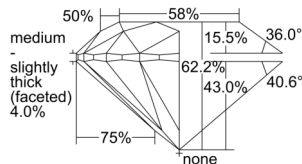

GIA®

FACSIMILE

GIA REPORT 1505567176

Verify this report at GIA.edu

GIA NATURAL DIAMOND DOSSIER®

October 11, 2024
GIA Report Number 1505567176
Shape and Cutting Style ..... Round Brilliant
Measurements ..... 5.03 - 5.07 x 3.14 mm

GRADING RESULTS

Carat Weight ..... 0.50 carat
Color Grade ..... E
Clarity Grade S11
Cut Grade ..... Excellent

ADDITIONAL GRADING INFORMATION

Polish ..... Excellent
Symmetry ..... Excellent
Fluorescence ..... None
Clarity Characteristics ..... Feather
Inscription(s): GIA 1505567176

PROPORTIONS

Profile to actual proportions