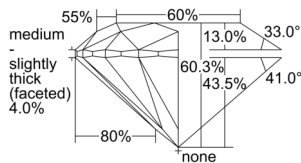

GIA®

FACSIMILE

GIA REPORT 1505743112

Verify this report at GIA.edu

GIA NATURAL DIAMOND DOSSIER®

October 24, 2024
GIA Report Number 1505743112
Shape and Cutting Style ..... Round Brilliant
Measurements ..... 5.47 - 5.51 x 3.31 mm

GRADING RESULTS

Carat Weight ..... 0.61 carat
Color Grade I
Clarity Grade S11
Cut Grade ..... Excellent

ADDITIONAL GRADING INFORMATION

Polish ..... Excellent
Symmetry ..... Excellent
Fluorescence ..... None
Clarity Characteristics ..... Cloud
Inscription(s): GIA 1505743112

PROPORTIONS

Profile to actual proportions

GRADING SCALES

GIA COLOR SCALE	GIA CLARITY SCALE	GIA CUT SCALE	
D	FLAWLESS	EXCELLENT	
E	INTERNALLY FLAWLESS		
F		VVS₁	VERY GOOD
G	VVS₂		
H	VS₁	GOOD	
I	VS₂		
J	S1₁	FAIR	
K	S1₂		
L	I₁	POOR	
M	I₂		
N	I₃		
O			
P			
Q			
R			
S			
T			
U			
V			
W			
X			
Y			
Z