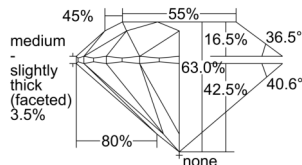

GIA®

FACSIMILE

GIA REPORT 1505876531

Verify this report at GIA.edu

GIA NATURAL DIAMOND DOSSIER®

November 15, 2024
GIA Report Number 1505876531
Shape and Cutting Style ..... Round Brilliant
Measurements ..... 5.75 - 5.80 x 3.64 mm

GRADING RESULTS

Carat Weight ..... 0.75 carat
Color Grade ..... J
Clarity Grade VS1
Cut Grade ..... Excellent

ADDITIONAL GRADING INFORMATION

Polish ..... Excellent
Symmetry ..... Excellent
Fluorescence ..... None
Clarity Characteristics ..... Feather, Pinpoint
Inscription(s): GIA 1505876531

PROPORTIONS

Profile to actual proportions

GRADING SCALES

GIA COLOR SCALE	GIA CLARITY SCALE	GIA CUT SCALE	
D	FLAWLESS	EXCELLENT	
E	INTERNALLY FLAWLESS		
F		VVS₁	VERY GOOD
G	VVS₂		
H	VS₁	GOOD	
I	VS₂		
J	SI₁	FAIR	
K	SI₂		
L	I₁	POOR	
M	I₂		
N	I₃		
O			
P			
Q			
R			
S			
T			
U			
V			
W			
X			
Y			
Z