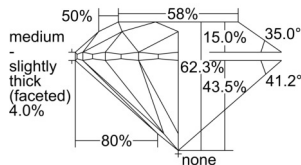

GIA®

FACSIMILE

GIA REPORT 1507635731

Verify this report at GIA.edu

GIA NATURAL DIAMOND DOSSIER®

October 11, 2024
GIA Report Number 1507635731
Shape and Cutting Style ..... Round Brilliant
Measurements ..... 5.05 - 5.07 x 3.15 mm

GRADING RESULTS

Carat Weight ..... 0.50 carat
Color Grade ..... M
Clarity Grade S11
Cut Grade ..... Excellent

ADDITIONAL GRADING INFORMATION

Polish ..... Excellent
Symmetry ..... Excellent
Fluorescence ..... Faint
Clarity Characteristics ..... Feather
Inscription(s): GIA 1507635731

PROPORTIONS

Profile to actual proportions

GRADING SCALES

GIA COLOR SCALE	GIA CLARITY SCALE	GIA CUT SCALE	
D	FLAWLESS	EXCELLENT	
E	INTERNALLY FLAWLESS		
F		VVS₁	VERY GOOD
G	VVS₂		
H	VS₁	GOOD	
I	VS₂		
J	S1₁	FAIR	
K	S1₂		
L	I₁	POOR	
M	I₂		
N	I₃		
O			
P			
Q			
R			
S			
T			
U			
V			
W			
X			
Y			
Z