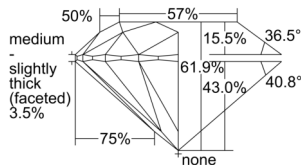

GIA®

FACSIMILE

GIA REPORT 1507635938

Verify this report at GIA.edu

GIA NATURAL DIAMOND DOSSIER®

October 11, 2024
GIA Report Number 1507635938
Shape and Cutting Style ..... Round Brilliant
Measurements ..... 5.07 - 5.11 x 3.15 mm

GRADING RESULTS

Carat Weight ..... 0.50 carat
Color Grade ..... F
Clarity Grade S11
Cut Grade ..... Excellent

ADDITIONAL GRADING INFORMATION

Polish ..... Excellent
Symmetry ..... Excellent
Fluorescence ..... None
Clarity Characteristics..... Crystal, Cloud, Feather
Inscription(s): GIA 1507635938

PROPORTIONS

Profile to actual proportions

GRADING SCALES

GIA COLOR SCALE	GIA CLARITY SCALE	GIA CUT SCALE	
D	FLAWLESS	EXCELLENT	
E	INTERNALLY FLAWLESS		
F		VVS₁	VERY GOOD
G	VVS₂		
H	VS₁	GOOD	
I	VS₂		
J	S1₁	FAIR	
K	S1₂		
L	I₁	POOR	
M	I₂		
N	I₃		
O			
P			
Q			
R			
S			
T			
U			
V			
W			
X			
Y			
Z