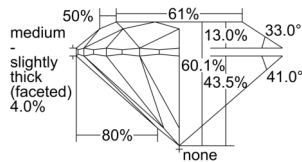

GIA®

FACSIMILE

GIA REPORT 1507877749

Verify this report at GIA.edu

GIA NATURAL DIAMOND DOSSIER®

November 15, 2024
GIA Report Number 1507877749
Shape and Cutting Style ..... Round Brilliant
Measurements ..... 5.43 - 5.48 x 3.28 mm

GRADING RESULTS

Carat Weight ..... 0.60 carat
Color Grade ..... K
Clarity Grade S11
Cut Grade ..... Excellent

ADDITIONAL GRADING INFORMATION

Polish ..... Excellent
Symmetry ..... Excellent
Fluorescence ..... None
Clarity Characteristics ..... Feather, Cloud, Crystal
Inspection(s): GIA 1507877749

PROPORTIONS

Profile to actual proportions

GRADING SCALES

GIA COLOR SCALE	GIA CLARITY SCALE	GIA CUT SCALE		
COLORLESS D E F G H	FLAWLESS	EXCELLENT		
			INTERNALLY FLAWLESS	
	NEAR COLORLESS I J K L M N	VVS₁	VERY GOOD	
		VVS₂		
		FAINT O P Q R S T U V W X Y Z	VS₁	GOOD
VS₂				
VERY LIGHT S T U V W X Y Z	SI₁		FAIR	
	SI₂			
	LIGHT I J K L M N O P Q R S T U V W X Y Z	I₁	POOR	
I₂				
I₃