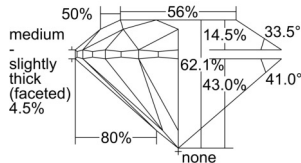

GIA®

FACSIMILE

GIA REPORT 1508334765

Verify this report at GIA.edu

GIA NATURAL DIAMOND DOSSIER®

September 03, 2024
GIA Report Number 1508334765
Shape and Cutting Style ..... Round Brilliant
Measurements ..... 5.37 - 5.42 x 3.35 mm

GRADING RESULTS

Carat Weight ..... 0.60 carat
Color Grade ..... F
Clarity Grade S11
Cut Grade ..... Excellent

ADDITIONAL GRADING INFORMATION

Polish ..... Excellent
Symmetry ..... Excellent
Fluorescence ..... None
Clarity Characteristics ..... Crystal, Cloud, Feather
Inscription(s): GIA 1508334765

PROPORTIONS

Profile to actual proportions

GRADING SCALES

GIA COLOR SCALE	GIA CLARITY SCALE	GIA CUT SCALE	
D	FLAWLESS	EXCELLENT	
E	INTERNALLY FLAWLESS		
F		VVS₁	VERY GOOD
G	VVS₂		
H	VS₁	GOOD	
I	VS₂		
J	S1₁	FAIR	
K	S1₂		
L	I₁	POOR	
M	I₂		
N	I₃		
O			
P			
Q			
R			
S			
T			
U			
V			
W			
X			
Y			
Z