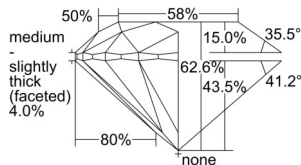

GIA®

FACSIMILE

GIA REPORT 1508387794

Verify this report at GIA.edu

GIA NATURAL DIAMOND DOSSIER®

September 10, 2024
GIA Report Number 1508387794
Shape and Cutting Style ..... Round Brilliant
Measurements ..... 5.07 - 5.12 x 3.19 mm

GRADING RESULTS

Carat Weight ..... 0.51 carat
Color Grade ..... K
Clarity Grade VS1
Cut Grade ..... Excellent

ADDITIONAL GRADING INFORMATION

Polish ..... Excellent
Symmetry ..... Excellent
Fluorescence ..... None
Clarity Characteristics ..... Feather, Pinpoint
Inscription(s): GIA 1508387794

PROPORTIONS

Profile to actual proportions

GRADING SCALES

GIA COLOR SCALE	GIA CLARITY SCALE	GIA CUT SCALE	
D	FLAWLESS	EXCELLENT	
E	INTERNALLY FLAWLESS		
F		VVS₁	VERY GOOD
G	VVS₂		
H	VS₁	GOOD	
I	VS₂		
J	SI₁	FAIR	
K	SI₂		
L	I₁	POOR	
M	I₂		
N	I₃		
O			
P			
Q			
R			
S			
T			
U			
V			
W			
X			
Y			
Z