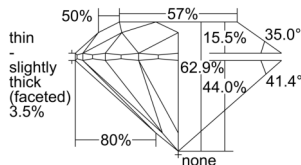

GIA®

FACSIMILE

GIA REPORT 1508488260

Verify this report at GIA.edu

GIA NATURAL DIAMOND DOSSIER®

September 24, 2024
GIA Report Number 1508488260
Shape and Cutting Style ..... Round Brilliant
Measurements ..... 5.07 - 5.12 x 3.21 mm

GRADING RESULTS

Carat Weight ..... 0.51 carat
Color Grade ..... E
Clarity Grade S11
Cut Grade ..... Excellent

ADDITIONAL GRADING INFORMATION

Polish ..... Excellent
Symmetry ..... Excellent
Fluorescence ..... None
Clarity Characteristics ..... Crystal, Cloud
Inscription(s): GIA 1508488260

PROPORTIONS

Profile to actual proportions