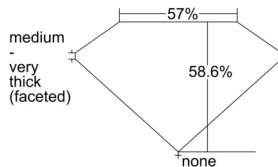

GIA®

FACSIMILE

GIA REPORT 1508699259

Verify this report at GIA.edu

GIA NATURAL DIAMOND DOSSIER®

October 21, 2024
GIA Report Number 1508699259
Shape and Cutting Style ..... Heart Brilliant
Measurements ..... 5.39 x 6.24 x 3.66 mm

GRADING RESULTS

Carat Weight ..... 0.70 carat
Color Grade I
Clarity Grade SI1

ADDITIONAL GRADING INFORMATION

Polish ..... Very Good
Symmetry ..... Very Good
Fluorescence ..... Faint
Clarity Characteristics ..... Crystal, Cloud
Inscription(s): GIA 1508699259

PROPORTIONS

Profile not to actual proportions

GRADING SCALES

GIA COLOR SCALE		GIA CLARITY SCALE			
COLORLESS	D	VERY VERY SLIGHTLY INCLUDED	FLAWLESS		
	E		INTERNALLY FLAWLESS		
	F	VERY SLIGHTLY INCLUDED	VVS₁		
	G		VVS₂		
	H		VS₁		
	NEAR COLORLESS	I	SLIGHTLY INCLUDED	VS₂	
		J		SI₁	
		FAINT	K	INCLUDED	SI₂
			L		I₁
			M		I₂
VERT LIGHT	N	INCLUDED	I₃		
	O				
	P				
	Q				
	R				
LIGHT	S				
	T				
	U				
	V				
	W				
	X				
	Y				
	Z