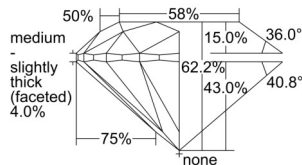

GIA®

FACSIMILE

GIA REPORT 1509076667

Verify this report at GIA.edu

GIA NATURAL DIAMOND DOSSIER®

July 31, 2024
GIA Report Number 1509076667
Shape and Cutting Style ..... Round Brilliant
Measurements ..... 5.05 - 5.08 x 3.15 mm

GRADING RESULTS

Carat Weight ..... 0.50 carat
Color Grade ..... E
Clarity Grade S11
Cut Grade ..... Excellent

ADDITIONAL GRADING INFORMATION

Polish ..... Excellent
Symmetry ..... Excellent
Fluorescence ..... Faint
Clarity Characteristics..... Crystal, Cloud, Feather
Inscription(s): GIA 1509076667

PROPORTIONS

Profile to actual proportions

GRADING SCALES

GIA COLOR SCALE	GIA CLARITY SCALE	GIA CUT SCALE	
D	FLAWLESS	EXCELLENT	
E	INTERNALLY FLAWLESS		
F		VVS₁	VERY GOOD
G	VVS₂		
H	VS₁	GOOD	
I	VS₂		
J	S1₁	FAIR	
K	S1₂		
L	I₁	POOR	
M	I₂		
N	I₃		
O			
P			
Q			
R			
S			
T			
U			
V			
W			
X			
Y			
Z