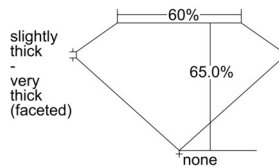

GIA®

FACSIMILE

GIA REPORT 1509381233

Verify this report at GIA.edu

GIA NATURAL DIAMOND DOSSIER®

September 10, 2024
GIA Report Number 1509381233
Shape and Cutting Style ..... Marquise Brilliant
Measurements ..... 9.16 x 5.08 x 3.30 mm

GRADING RESULTS

Carat Weight ..... 0.90 carat
Color Grade ..... E
Clarity Grade VS1

ADDITIONAL GRADING INFORMATION

Polish ..... Excellent
Symmetry ..... Excellent
Fluorescence ..... None
Clarity Characteristics ..... Cloud, Pinpoint, Needle
Inscription(s): GIA 1509381233

PROPORTIONS

Profile not to actual proportions

GRADING SCALES

GIA COLOR SCALE		GIA CLARITY SCALE			
COLORLESS	D	VERY SLIGHTLY INCLUDED	FLAWLESS		
	E		INTERNALLY FLAWLESS		
	F		VS₁		
	NEAR COLORLESS	G	VERY SLIGHTLY INCLUDED	VS₂	
		H		VS₁	
		FAINT	I	SLIGHTLY INCLUDED	VS₂
			J		SI₁
	K		SI₂		
	LIGHT		L	INCLUDED	I₁
			M		I₂
N			I₃		
O					
P					
Q					
R					
S					
T					
U					
V					
W					
X					
Y					
Z