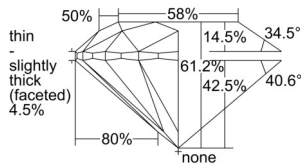

GIA®

FACSIMILE

GIA REPORT 1509877783

Verify this report at GIA.edu

GIA NATURAL DIAMOND DOSSIER®

November 15, 2024
GIA Report Number 1509877783
Shape and Cutting Style ..... Round Brilliant
Measurements ..... 5.07 - 5.10 x 3.11 mm

GRADING RESULTS

Carat Weight ..... 0.50 carat
Color Grade ..... F
Clarity Grade S11
Cut Grade ..... Excellent

ADDITIONAL GRADING INFORMATION

Polish ..... Excellent
Symmetry ..... Excellent
Fluorescence ..... Faint
Clarity Characteristics ..... Crystal, Feather
Inscription(s): GIA 1509877783

PROPORTIONS

Profile to actual proportions

GRADING SCALES

GIA COLOR SCALE	GIA CLARITY SCALE	GIA CUT SCALE	
D	FLAWLESS	EXCELLENT	
E	INTERNALLY FLAWLESS		
F		VVS₁	VERY GOOD
G	VVS₂		
H	VS₁	GOOD	
I	VS₂		
J	S1₁	FAIR	
K	S1₂		
L	I₁	POOR	
M	I₂		
N	I₃		
O			
P			
Q			
R			
S			
T			
U			
V			
W			
X			
Y			
Z