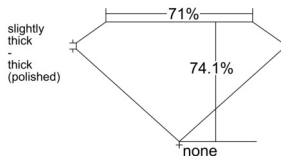

GIA®

FACSIMILE

GIA REPORT 1513057660

Verify this report at GIA.edu

GIA NATURAL DIAMOND DOSSIER®

December 24, 2024
GIA Report Number 1513057660
Shape and Cutting Style ..... **Square Modified Brilliant**
Measurements ..... 4.70 x 4.66 x 3.45 mm

GRADING RESULTS

Carat Weight ..... 0.70 carat
Color Grade ..... K
Clarity Grade VS1

ADDITIONAL GRADING INFORMATION

Polish ..... Excellent
Symmetry ..... Excellent
Fluorescence ..... None
Clarity Characteristics..... **Crystal, Cloud, Pinpoint, Needle**
Inscription(s): GIA 1513057660

PROPORTIONS

Profile not to actual proportions

GRADING SCALES

GIA COLOR SCALE		GIA CLARITY SCALE			
COLORLESS	D	VERY VERY SLIGHTLY INCLUDED	FLAWLESS		
	E		INTERNALLY FLAWLESS		
	F	VERY SLIGHTLY INCLUDED	VVS₁		
	G		VVS₂		
	H		VS₁		
	NEAR COLORLESS	I	SLIGHTLY INCLUDED	VS₂	
		J		SI₁	
		FAINT	K	INCLUDED	SI₂
			L		I₁
			M		I₂
N			I₃		
VERT LIGHT	O	LIGHT			
	P				
	Q				
	R				
	S				
	T				
LIGHT	U				
	V				
	W				
	X				
Y					
Z