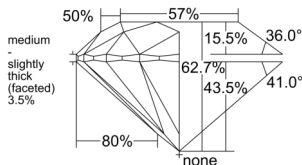

GIA®

FACSIMILE

GIA REPORT 1513118849

Verify this report at GIA.edu

GIA NATURAL DIAMOND DOSSIER®

January 02, 2025
GIA Report Number 1513118849
Shape and Cutting Style ..... Round Brilliant
Measurements ..... 5.02 - 5.08 x 3.17 mm

GRADING RESULTS

Carat Weight ..... 0.50 carat
Color Grade ..... G
Clarity Grade S11
Cut Grade ..... Excellent

ADDITIONAL GRADING INFORMATION

Polish ..... Excellent
Symmetry ..... Very Good
Fluorescence ..... None
Clarity Characteristics ..... Feather
Inscription(s): GIA 1513118849

PROPORTIONS

Profile to actual proportions

GRADING SCALES

GIA COLOR SCALE

COLOURLESS	D
	E
	F
	G
	H
	I
	J
NEAR COLOURLESS	K
	L
FAIN	M
	N
	O
	P
VERY LIGHT	Q
	R
	S
	T
	U
	V
	W
	X
	Y
LIGHT	Z

GIA CLARITY SCALE

FLAWLESS	INTERNAL FLAWLESS	
		FLAWLESS
VERY VERY SLIGHTLY INCLUDED	VVS₁	
	VVS₂	
VERY SLIGHTLY INCLUDED	VS₁	
	VS₂	
SLIGHTLY INCLUDED	SI₁	
	SI₂	
INCLUDED	I₁	
	I₂	
	I₃	

GIA CUT SCALE

EXCELLENT
VERY GOOD
GOOD
FAIR
POOR