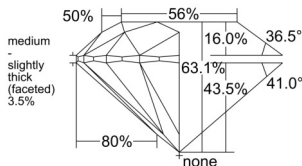

GIA®

FACSIMILE

GIA REPORT 1513145712

Verify this report at GIA.edu

GIA NATURAL DIAMOND DOSSIER®

January 07, 2025
GIA Report Number 1513145712
Shape and Cutting Style ..... Round Brilliant
Measurements ..... 5.92 - 5.94 x 3.74 mm

GRADING RESULTS

Carat Weight ..... 0.81 carat
Color Grade ..... D
Clarity Grade VVS1
Cut Grade ..... Excellent

ADDITIONAL GRADING INFORMATION

Polish ..... Excellent
Symmetry ..... Excellent
Fluorescence ..... None
Clarity Characteristics ..... Cloud, Feather
Inscription(s): GIA 1513145712

PROPORTIONS

GRADING SCALES

GIA COLOR SCALE	GIA CLARITY SCALE	GIA CUT SCALE	
D	FLAWLESS	EXCELLENT	
E	INTERNALLY FLAWLESS		
F		VVS₁	VERY GOOD
G	VVS₂		
H	VS₁	GOOD	
I	VS₂		
J	SI₁	FAIR	
K	SI₂		
L	I₁	POOR	
M	I₂		
N	I₃		
O			
P			
Q			
R			
S			
T			
U			
V			
W			
X			
Y			
Z