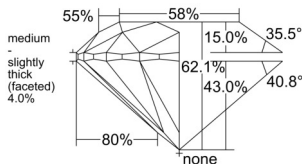

GIA®

FACSIMILE

GIA REPORT 1513204234

Verify this report at GIA.edu

GIA NATURAL DIAMOND DOSSIER®

January 15, 2025
GIA Report Number 1513204234
Shape and Cutting Style ..... Round Brilliant
Measurements ..... 5.41 - 5.46 x 3.38 mm

GRADING RESULTS

Carat Weight ..... 0.62 carat
Color Grade ..... D
Clarity Grade VVS2
Cut Grade ..... Excellent

ADDITIONAL GRADING INFORMATION

Polish ..... Excellent
Symmetry ..... Excellent
Fluorescence ..... None
Clarity Characteristics..... Pinpoint, Feather, Cloud, Internal Graining

Inscription(s): GIA 1513204234

PROPORTIONS

GRADING SCALES

GIA COLOR SCALE	GIA CLARITY SCALE	GIA CUT SCALE	
D	FLAWLESS	EXCELLENT	
E	INTERNALLY FLAWLESS		
F		VVS₁	VERY GOOD
G	VVS₂		
H	VS₁	GOOD	
I	VS₂		
J	SI₁	FAIR	
K	SI₂		
L	I₁	POOR	
M	I₂		
N	I₃		
O			
P			
Q			
R			
S			
T			
U			
V			
W			
X			
Y			
Z