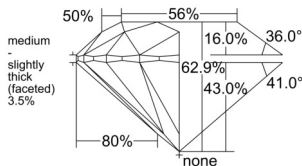

GIA®

FACSIMILE

GIA REPORT 1513252437

Verify this report at GIA.edu

GIA NATURAL DIAMOND DOSSIER®

January 21, 2025
GIA Report Number 1513252437
Shape and Cutting Style ..... Round Brilliant
Measurements ..... 5.36 - 5.39 x 3.38 mm

GRADING RESULTS

Carat Weight ..... 0.60 carat
Color Grade ..... E
Clarity Grade VVS1
Cut Grade ..... Excellent

ADDITIONAL GRADING INFORMATION

Polish ..... Excellent
Symmetry ..... Excellent
Fluorescence ..... Faint
Clarity Characteristics ..... Pinpoint, Feather
Inscription(s): GIA 1513252437

PROPORTIONS

GRADING SCALES

GIA COLOR SCALE

COLORLESS	D
	E
	F
	G
	H
	I
	J
NEAR COLORLESS	K
	L
	M
FAIN	N
	O
	P
	Q
VERY LIGHT	R
	S
	T
	U
	V
	W
	X
	Y
LIGHT	Z

GIA CLARITY SCALE

FLAWLESS	INTERNAL FLAWLESS	
		FLAWLESS
VERY VERY SLIGHTLY INCLUDED	VVS₁	
	VVS₂	
VERY SLIGHTLY INCLUDED	VS₁	
	VS₂	
SLIGHTLY INCLUDED	SI₁	
	SI₂	
INCLUDED	I₁	
	I₂	
	I₃	

GIA CUT SCALE

EXCELLENT
VERY GOOD
GOOD
FAIR
POOR