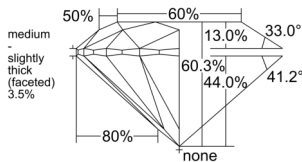

GIA®

FACSIMILE

GIA REPORT

1515046574

Verify this report at GIA.edu

GIA NATURAL DIAMOND DOSSIER®

December 23, 2024
GIA Report Number 1515046574
Shape and Cutting Style ..... Round Brilliant
Measurements ..... 6.00 - 6.04 x 3.63 mm

GRADING RESULTS

Carat Weight ..... 0.80 carat
Color Grade ..... H
Clarity Grade VS1
Cut Grade ..... Excellent

ADDITIONAL GRADING INFORMATION

Polish ..... Excellent
Symmetry ..... Excellent
Fluorescence ..... None
Clarity Characteristics ..... Cloud, Crystal, Pinpoint
Inscription(s): GIA 1515046574

PROPORTIONS

Profile to actual proportions

GRADING SCALES

GIA COLOR SCALE

COLORLESS	D
	E
	F
	G
	H
	I
	J
NEAR COLORLESS	K
	L
	M
	N
	O
	P
	R
	S
	T
	U
	V
	W
	X
	Y
LIGHT	Z

GIA CLARITY SCALE

FLAWLESS	VERY VERY SLIGHTLY INCLUDED	VS₁	VS₂	SI₁	SI₂	I₁	I₂	I₃			
									VERY SLIGHTLY INCLUDED	SLIGHTLY INCLUDED	INCLUDED

GIA CUT SCALE

EXCELLENT
VERY GOOD
GOOD
FAIR
POOR