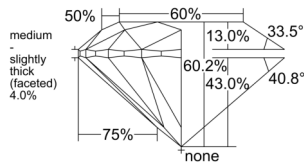

GIA®

FACSIMILE

GIA REPORT 1515245959

Verify this report at GIA.edu

GIA NATURAL DIAMOND DOSSIER®

January 20, 2025
GIA Report Number 1515245959
Shape and Cutting Style ..... Round Brilliant
Measurements ..... 5.09 - 5.13 x 3.08 mm

GRADING RESULTS

Carat Weight ..... 0.50 carat
Color Grade ..... H
Clarity Grade VS2
Cut Grade ..... Excellent

ADDITIONAL GRADING INFORMATION

Polish ..... Excellent
Symmetry ..... Excellent
Fluorescence ..... None
Clarity Characteristics ..... Cloud, Crystal
Inscription(s): GIA 1515245959

PROPORTIONS

Profile to actual proportions

GRADING SCALES

GIA COLOR SCALE	GIA CLARITY SCALE	GIA CUT SCALE	
D	FLAWLESS	EXCELLENT	
E	INTERNALLY FLAWLESS		
F		VVS₁	VERY GOOD
G	VVS₂		
H	VS₁	GOOD	
I	VS₂		
J	SI₁	FAIR	
K	SI₂		
L	I₁	POOR	
M	I₂		
N	I₃		
O			
P			
Q			
R			
S			
T			
U			
V			
W			
X			
Y			
Z