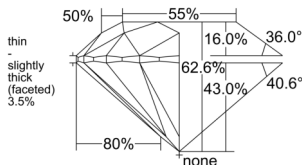

GIA®

FACSIMILE

GIA REPORT 1515271275

Verify this report at GIA.edu

GIA NATURAL DIAMOND DOSSIER®

January 23, 2025
GIA Report Number 1515271275
Shape and Cutting Style ..... Round Brilliant
Measurements ..... 5.40 - 5.44 x 3.39 mm

GRADING RESULTS

Carat Weight ..... 0.61 carat
Color Grade I
Clarity Grade S11
Cut Grade ..... Excellent

ADDITIONAL GRADING INFORMATION

Polish ..... Excellent
Symmetry ..... Excellent
Fluorescence ..... Medium Blue
Clarity Characteristics ..... Crystal
Inscription(s): GIA 1515271275

PROPORTIONS

Profile to actual proportions