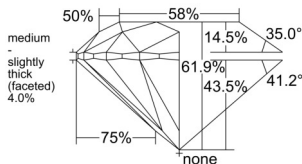

GIA®

FACSIMILE

GIA REPORT 1517252273

Verify this report at GIA.edu

GIA NATURAL DIAMOND DOSSIER®

January 21, 2025
GIA Report Number 1517252273
Shape and Cutting Style ..... Round Brilliant
Measurements ..... 5.11 - 5.12 x 3.16 mm

GRADING RESULTS

Carat Weight ..... 0.51 carat
Color Grade ..... J
Clarity Grade VS2
Cut Grade ..... Excellent

ADDITIONAL GRADING INFORMATION

Polish ..... Excellent
Symmetry ..... Excellent
Fluorescence ..... Faint
Clarity Characteristics ..... Crystal, Cloud
Inscription(s): GIA 1517252273

PROPORTIONS

Profile to actual proportions

GRADING SCALES

GIA COLOR SCALE	GIA CLARITY SCALE	GIA CUT SCALE	
D	FLAWLESS	EXCELLENT	
E	INTERNALLY FLAWLESS		
F		VVS₁	VERY GOOD
G	VVS₂		
H	VS₁	GOOD	
I	VS₂		
J	SI₁	FAIR	
K	SI₂		
L	I₁	POOR	
M	I₂		
N	I₃		
O			
P			
Q			
R			
S			
T			
U			
V			
W			
X			
Y			
Z