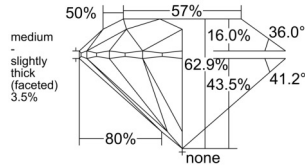

GIA®

FACSIMILE

GIA REPORT 1518065898

Verify this report at GIA.edu

GIA NATURAL DIAMOND DOSSIER®

December 25, 2024
GIA Report Number 1518065898
Shape and Cutting Style ..... Round Brilliant
Measurements ..... 5.91 - 5.95 x 3.73 mm

GRADING RESULTS

Carat Weight ..... 0.81 carat
Color Grade ..... M
Clarity Grade VVS1
Cut Grade ..... Excellent

ADDITIONAL GRADING INFORMATION

Polish ..... Excellent
Symmetry ..... Excellent
Fluorescence ..... None
Clarity Characteristics ..... Internal Graining
Inscription(s): GIA 1518065898

PROPORTIONS

GRADING SCALES

GIA COLOR SCALE

COLORLESS	D
	E
	F
	G
	H
	I
	J
NEAR COLORLESS	K
	L
	M
FANT	N
	O
	P
	Q
VERY LIGHT	R
	S
	T
	U
	V
	W
	X
	Y
LIGHT	Z

GIA CLARITY SCALE

FLAWLESS	INTERNAL FLAWLESS	EXCELLENT	
VERY VERY SLIGHTLY INCLUDED	VVS₁	VERY GOOD	
	VVS₂		
VERY SLIGHTLY INCLUDED	VS₁	GOOD	
	VS₂		
SLIGHTLY INCLUDED	SI₁	FAIR	
	SI₂		
INCLUDED	I₁	POOR	
	I₂		
	I₃