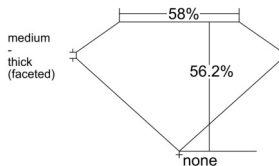

GIA®

FACSIMILE

GIA REPORT 1518122562

Verify this report at GIA.edu

GIA NATURAL DIAMOND DOSSIER®

January 03, 2025
GIA Report Number 1518122562
Shape and Cutting Style ..... Heart Brilliant
Measurements ..... 5.60 x 6.36 x 3.58 mm

GRADING RESULTS

Carat Weight ..... 0.74 carat
Color Grade I
Clarity Grade VVS1

ADDITIONAL GRADING INFORMATION

Polish ..... Excellent
Symmetry ..... Very Good
Fluorescence ..... None
Clarity Characteristics ..... Feather
Inscription(s): GIA 1518122562

PROPORTIONS

Profile not to actual proportions

GRADING SCALES

GIA COLOR SCALE		GIA CLARITY SCALE	
COLORLESS	D	VERY VERY SLIGHTLY INCLUDED	FLAWLESS
	E		INTERNALLY FLAWLESS
	F		VVS₁
	G		VVS₂
	H		VS₁
	I		VS₂
	J		SI₁
	K		SI₂
	L		I₁
	M		I₂
NEAR COLORLESS	N	SLIGHTLY INCLUDED	I₃
	O		
	P		
	Q		
FAINT	R		
	S		
	T		
	U		
VERT LIGHT	V		
	W		
	X		
	Y		
LIGHT	Z