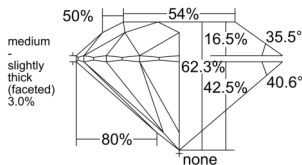

GIA®

FACSIMILE

GIA REPORT 1518145697

Verify this report at GIA.edu

GIA NATURAL DIAMOND DOSSIER®

January 07, 2025
GIA Report Number 1518145697
Shape and Cutting Style ..... Round Brilliant
Measurements ..... 5.85 - 5.89 x 3.66 mm

GRADING RESULTS

Carat Weight ..... 0.77 carat
Color Grade ..... G
Clarity Grade VS2
Cut Grade ..... Excellent

ADDITIONAL GRADING INFORMATION

Polish ..... Excellent
Symmetry ..... Excellent
Fluorescence ..... None
Clarity Characteristics..... Crystal, Cloud, Feather
Inscription(s): GIA 1518145697

PROPORTIONS

GRADING SCALES

GIA COLOR SCALE	GIA CLARITY SCALE	GIA CUT SCALE	
D	FLAWLESS	EXCELLENT	
E	INTERNALLY FLAWLESS		
F		VVS₁	VERY GOOD
G	VVS₂		
H	VS₁	GOOD	
I	VS₂		
J	SI₁	FAIR	
K	SI₂		
L	I₁	POOR	
M	I₂		
N	I₃		
O			
P			
Q			
R			
S			
T			
U			
V			
W			
X			
Y			
Z