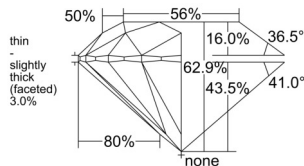

GIA®

FACSIMILE

GIA REPORT 1518172843

Verify this report at GIA.edu

GIA NATURAL DIAMOND DOSSIER®

January 09, 2025
GIA Report Number 1518172843
Shape and Cutting Style ..... Round Brilliant
Measurements ..... 5.36 - 5.40 x 3.38 mm

GRADING RESULTS

Carat Weight ..... 0.60 carat
Color Grade ..... K
Clarity Grade VS2
Cut Grade ..... Excellent

ADDITIONAL GRADING INFORMATION

Polish ..... Excellent
Symmetry ..... Excellent
Fluorescence ..... None
Clarity Characteristics ..... Crystal
Inscription(s): GIA 1518172843

PROPORTIONS

GRADING SCALES

GIA COLOR SCALE	GIA CLARITY SCALE	GIA CUT SCALE	
D	FLAWLESS	EXCELLENT	
E	INTERNALLY FLAWLESS		
F		VVS₁	VERY GOOD
G	VVS₂		
H	VS₁	GOOD	
I	VS₂		
J	SI₁	FAIR	
K	SI₂		
L	I₁	POOR	
M	I₂		
N	I₃		
O			
P			
Q			
R			
S			
T			
U			
V			
W			
X			
Y			
Z