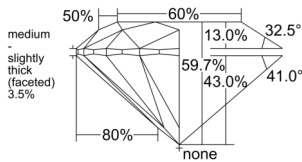

GIA®

FACSIMILE

GIA REPORT 1518184123

Verify this report at GIA.edu

GIA NATURAL DIAMOND DOSSIER®

January 10, 2025
GIA Report Number 1518184123
Shape and Cutting Style ..... Round Brilliant
Measurements ..... 5.53 - 5.56 x 3.31 mm

GRADING RESULTS

Carat Weight ..... 0.62 carat
Color Grade ..... J
Clarity Grade VVS1
Cut Grade ..... Excellent

ADDITIONAL GRADING INFORMATION

Polish ..... Excellent
Symmetry ..... Excellent
Fluorescence ..... None
Clarity Characteristics ..... Cloud, Pinpoint
Inscription(s): GIA 1518184123

PROPORTIONS

Profile to actual proportions

GRADING SCALES

GIA COLOR SCALE	GIA CLARITY SCALE	GIA CUT SCALE
COLOURLESS	FLAWLESS	EXCELLENT
D	INTERNALLY FLAWLESS	
E	VVS₁	VERY GOOD
F		
G	VVS₂	
H	VS₁	GOOD
I		
J	VS₂	
K	SI₁	FAIR
L		
M	SI₂	
N	I₁	POOR
O		
P	I₂	
Q	I₃	
R		
S		
T		
U		
V		
W		
X		
Y		
Z