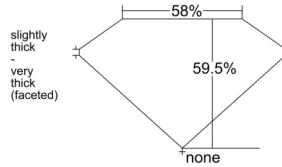

GIA®

FACSIMILE

GIA REPORT 1518198268

Verify this report at GIA.edu

GIA NATURAL DIAMOND DOSSIER®

January 15, 2025
GIA Report Number 1518198268
Shape and Cutting Style ..... Heart Brilliant
Measurements ..... 4.70 x 5.53 x 3.29 mm

GRADING RESULTS

Carat Weight ..... 0.51 carat
Color Grade ..... G
Clarity Grade VS1

ADDITIONAL GRADING INFORMATION

Polish ..... Excellent
Symmetry ..... Excellent
Fluorescence ..... None
Clarity Characteristics..... Feather, Needle, Pinpoint
Inscription(s): GIA 1518198268

PROPORTIONS

Profile not to actual proportions

GRADING SCALES

GIA COLOR SCALE		GIA CLARITY SCALE		
COLORLESS	D	VERY VERY SLIGHTLY INCLUDED	FLAWLESS	
	E		INTERNALLY FLAWLESS	
	F		VS₁	
	G		VS₂	
	NEAR COLORLESS	H	VERY SLIGHTLY INCLUDED	VS₁
		I		VS₂
		J	SLIGHTLY INCLUDED	SI₁
		K		SI₂
		L		I₁
		M		I₂
FAINT	N	INCLUDED	I₃	
	O			
	P			
	Q			
VERT LIGHT	R			
	S			
	T			
	U			
LIGHT	V			
	W			
	X			
	Y			
	Z