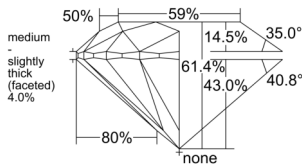

GIA®

FACSIMILE

GIA REPORT 1518215959

Verify this report at GIA.edu

GIA NATURAL DIAMOND DOSSIER®

January 16, 2025
GIA Report Number 1518215959
Shape and Cutting Style ..... Round Brilliant
Measurements ..... 5.08 - 5.10 x 3.12 mm

GRADING RESULTS

Carat Weight ..... 0.50 carat
Color Grade ..... H
Clarity Grade VS1
Cut Grade ..... Excellent

ADDITIONAL GRADING INFORMATION

Polish ..... Excellent
Symmetry ..... Excellent
Fluorescence ..... None
Clarity Characteristics ..... Cloud, Pinpoint
Inscription(s): GIA 1518215959

PROPORTIONS

Profile to actual proportions

GRADING SCALES

GIA COLOR SCALE

COLORESS	D
	E
	F
	G
	H
	I
	J
NEAR COLORESS	K
	L
Faint	M
	N
	O
	P
	R
	S
	T
	U
	V
	W
	X
	Y
Light	Z

GIA CLARITY SCALE

FLAWLESS	INTERNAL FLAWLESS	
		FLAWLESS
VERY VERY SLIGHTLY INCLUDED	VVS₁	
	VVS₂	
VERY SLIGHTLY INCLUDED	VS₁	
	VS₂	
SLIGHTLY INCLUDED	SI₁	
	SI₂	
INCLUDED	I₁	
	I₂	
	I₃	

GIA CUT SCALE

EXCELLENT	
	VERY GOOD
GOOD	
FAIR	
POOR