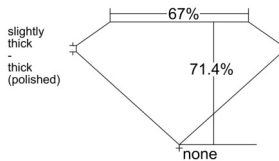

GIA®

FACSIMILE

GIA REPORT 1518243917

Verify this report at GIA.edu

GIA NATURAL DIAMOND DOSSIER®

January 20, 2025
GIA Report Number 1518243917
Shape and Cutting Style ..... **Square Modified Brilliant**
Measurements ..... 4.27 x 4.27 x 3.05 mm

GRADING RESULTS

Carat Weight ..... 0.50 carat
Color Grade ..... H
Clarity Grade VS1

ADDITIONAL GRADING INFORMATION

Polish ..... Excellent
Symmetry ..... Very Good
Fluorescence ..... None
Clarity Characteristics ..... Cloud, Pinpoint
Inscription(s): GIA 1518243917

PROPORTIONS

Profile not to actual proportions

GRADING SCALES

GIA COLOR SCALE		GIA CLARITY SCALE			
COLORLESS	D	VERY VERY SLIGHTLY INCLUDED	FLAWLESS		
	E		INTERNALLY FLAWLESS		
	F	VERY SLIGHTLY INCLUDED	VVS₁		
	G		VVS₂		
	H		VS₁		
	NEAR COLORLESS	I	SLIGHTLY INCLUDED	VS₂	
		J		SI₁	
		FAINT	K	INCLUDED	SI₂
			L		I₁
			M		I₂
VERT LIGHT			N	INCLUDED	I₃
			O		
			P		
	Q				
LIGHT	R				
	S				
	T				
	U				
	V				
	Z