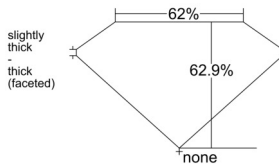

GIA®

FACSIMILE

GIA REPORT 1518269736

Verify this report at GIA.edu

GIA NATURAL DIAMOND DOSSIER®

January 23, 2025
GIA Report Number 1518269736
Shape and Cutting Style ..... Oval Brilliant
Measurements ..... 6.38 x 4.63 x 2.91 mm

GRADING RESULTS

Carat Weight ..... 0.54 carat
Color Grade ..... G
Clarity Grade VVS1

ADDITIONAL GRADING INFORMATION

Polish ..... Excellent
Symmetry ..... Excellent
Fluorescence ..... None
Clarity Characteristics ..... Pinpoint
Inscription(s): GIA 1518269736

PROPORTIONS

Profile not to actual proportions

GRADING SCALES

GIA COLOR SCALE		GIA CLARITY SCALE			
COLORLESS	D	VERY VERY SLIGHTLY INCLUDED	FLAWLESS		
	E		INTERNALLY FLAWLESS		
	F		VVS₁		
	NEAR COLORLESS	G	VERY SLIGHTLY INCLUDED	VVS₂	
		H		VS₁	
		FANT	I	SLIGHTLY INCLUDED	VS₂
			J		SI₁
	LIGHT	K	INCLUDED	SI₂	
		L		I₁	
		M		I₂	
N		I₃			
O					
P					
Q					
R