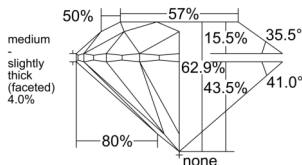

GIA®

FACSIMILE

GIA REPORT 1519147144

Verify this report at GIA.edu

GIA NATURAL DIAMOND DOSSIER®

January 07, 2025
GIA Report Number 1519147144
Shape and Cutting Style ..... Round Brilliant
Measurements ..... 5.14 - 5.18 x 3.25 mm

GRADING RESULTS

Carat Weight ..... 0.54 carat
Color Grade I
Clarity Grade S11
Cut Grade ..... Excellent

ADDITIONAL GRADING INFORMATION

Polish ..... Excellent
Symmetry ..... Excellent
Fluorescence ..... None
Clarity Characteristics ..... Crystal, Knot
Inscription(s): GIA 1519147144

PROPORTIONS

GRADING SCALES

GIA COLOR SCALE	GIA CLARITY SCALE	GIA CUT SCALE	
D	FLAWLESS	EXCELLENT	
E	INTERNALLY FLAWLESS		
F		VVS₁	VERY GOOD
G	VVS₂		
H	VS₁	GOOD	
I	VS₂		
J	S1₁	FAIR	
K	S1₂		
L	I₁	POOR	
M	I₂		
N	I₃		
O			
P			
Q			
R			
S			
T			
U			
V			
W			
X			
Y			
Z