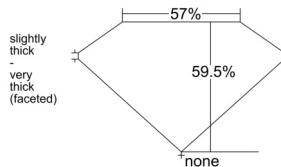

GIA®

FACSIMILE

GIA REPORT

1519231461

Verify this report at GIA.edu

GIA NATURAL DIAMOND DOSSIER®

January 20, 2025

GIA Report Number 1519231461

Shape and Cutting Style ..... Heart Brilliant

Measurements ..... 5.35 x 6.22 x 3.70 mm

GRADING RESULTS

Carat Weight ..... 0.73 carat

Color Grade ..... H

Clarity Grade VVS1

ADDITIONAL GRADING INFORMATION

Polish ..... Excellent

Symmetry ..... Excellent

Fluorescence ..... Strong Blue

Clarity Characteristics..... Pinpoint, Feather

Inscription(s): GIA 1519231461

PROPORTIONS

Profile not to actual proportions

GRADING SCALES

GIA COLOR SCALE		GIA CLARITY SCALE			
COLORLESS	D	VERY VERY SLIGHTLY INCLUDED	FLAWLESS		
	E		INTERNALLY FLAWLESS		
	F	VERY SLIGHTLY INCLUDED	VVS₁		
	G		VVS₂		
	H		VS₁		
	NEAR COLORLESS	I	SLIGHTLY INCLUDED	VS₂	
		J		SI₁	
		FAINT	K	INCLUDED	SI₂
			L		I₁
			M		I₂
VERT LIGHT			N	INCLUDED	I₃
			O		
			P		
	Q				
LIGHT	R				
	S				
	T				
	U				
	V				
	Z