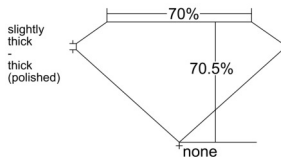

GIA®

FACSIMILE

GIA REPORT 2476269328

Verify this report at GIA.edu

GIA NATURAL DIAMOND DOSSIER®

May 26, 2025
GIA Report Number **2476269328**
Shape and Cutting Style ..... **Square Modified Brilliant**
Measurements ..... **5.08 x 4.89 x 3.45 mm**

GRADING RESULTS

Carat Weight ..... **0.75 carat**
Color Grade ..... **H**
Clarity Grade **VVS1**

ADDITIONAL GRADING INFORMATION

Polish ..... **Excellent**
Symmetry ..... **Very Good**
Fluorescence ..... **None**
Clarity Characteristics ..... **Feather**
Inscription(s): **GIA 2476269328**

PROPORTIONS

Profile not to actual proportions

GRADING SCALES

GIA COLOR SCALE		GIA CLARITY SCALE			
COLORLESS	D	VERY VERY SLIGHTLY INCLUDED	FLAWLESS		
	E		INTERNALLY FLAWLESS		
	F	VERY SLIGHTLY INCLUDED	VVS₁		
	G		VVS₂		
	H		VS₁		
	NEAR COLORLESS	I	SLIGHTLY INCLUDED	VS₂	
		J		SI₁	
		FAINT	K	INCLUDED	SI₂
			L		I₁
			M		I₂
VERT LIGHT			N	INCLUDED	I₃
			O		
			P		
	Q				
LIGHT	R				
	S				
	T				
	U				
	V				
	Z