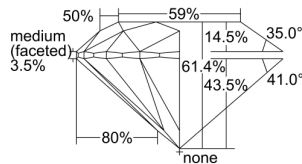

GIA®

FACSIMILE

GIA REPORT

2478266806

Verify this report at GIA.edu

GIA NATURAL DIAMOND DOSSIER®

August 10, 2023
GIA Report Number **2478266806**
Shape and Cutting Style ..... **Round Brilliant**
Measurements ..... **5.20 - 5.24 x 3.21 mm**

GRADING RESULTS

Carat Weight ..... **0.53 carat**
Color Grade ..... **G**
Clarity Grade **VVS1**
Cut Grade ..... **Excellent**

ADDITIONAL GRADING INFORMATION

Polish ..... **Excellent**
Symmetry ..... **Excellent**
Fluorescence ..... **Medium Blue**
Clarity Characteristics ..... **Pinpoint**
Inscription(s): **GIA 2478266806**

PROPORTIONS

Profile to actual proportions

GRADING SCALES

GIA COLOR SCALE	GIA CLARITY SCALE	GIA CUT SCALE	
D	FLAWLESS	EXCELLENT	
E	INTERNALLY FLAWLESS		
F		VVS₁	VERY GOOD
G	VVS₂		
H	VS₁	GOOD	
I	VS₂		
J	SI₁	FAIR	
K	SI₂		
L	I₁	POOR	
M	I₂		
N	I₃		
O			
P			
Q			
R			
S			
T			
U			
V			
W			
X			
Y			
Z