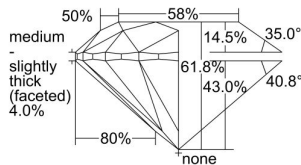

GIA®

FACSIMILE

GIA REPORT 2497743366

Verify this report at GIA.edu

GIA NATURAL DIAMOND DOSSIER®

June 25, 2024
GIA Report Number **2497743366**
Shape and Cutting Style ..... **Round Brilliant**
Measurements ..... **5.69 - 5.72 x 3.52 mm**

GRADING RESULTS

Carat Weight ..... **0.71 carat**
Color Grade ..... **H**
Clarity Grade **S11**
Cut Grade ..... **Excellent**

ADDITIONAL GRADING INFORMATION

Polish ..... **Excellent**
Symmetry ..... **Excellent**
Fluorescence ..... **None**
Clarity Characteristics..... **Cloud, Crystal**
Inscription(s): **GIA 2497743366**

PROPORTIONS

Profile to actual proportions

GRADING SCALES

GIA COLOR SCALE	GIA CLARITY SCALE	GIA CUT SCALE	
D	FLAWLESS	EXCELLENT	
E	INTERNALLY FLAWLESS		
F		VVS₁	VERY GOOD
G	VVS₂		
H	VS₁	GOOD	
I	VS₂		
J	S1₁	FAIR	
K	S1₂		
L	I₁	POOR	
M	I₂		
N	I₃		
O			
P			
Q			
R			
S			
T			
U			
V			
W			
X			
Y			
Z