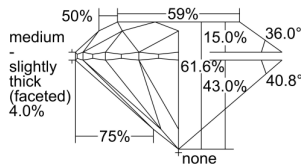

GIA®

FACSIMILE

GIA REPORT 2497937925

Verify this report at GIA.edu

GIA NATURAL DIAMOND DOSSIER®

July 29, 2024
GIA Report Number **2497937925**
Shape and Cutting Style ..... **Round Brilliant**
Measurements ..... **5.66 - 5.71 x 3.50 mm**

GRADING RESULTS

Carat Weight ..... **0.70 carat**
Color Grade ..... **D**
Clarity Grade **VVS2**
Cut Grade ..... **Excellent**

ADDITIONAL GRADING INFORMATION

Polish ..... **Excellent**
Symmetry ..... **Excellent**
Fluorescence ..... **None**
Clarity Characteristics..... **Pinpoint, Indented Natural, Cloud**
Inscription(s): **GIA 2497937925**

PROPORTIONS

Profile to actual proportions

GRADING SCALES

GIA COLOR SCALE	GIA CLARITY SCALE	GIA CUT SCALE	
D	FLAWLESS	EXCELLENT	
E	INTERNALLY FLAWLESS		
F		VVS₁	VERY GOOD
G	VVS₂		
H	VS₁	GOOD	
I	VS₂		
J	SI₁	FAIR	
K	SI₂		
L	I₁	POOR	
M	I₂		
N	I₃		
O			
P			
Q			
R			
S			
T			
U			
V			
W			
X			
Y			
Z