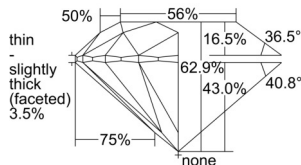

GIA®

FACSIMILE

GIA REPORT 2504457841

Verify this report at GIA.edu

GIA NATURAL DIAMOND DOSSIER®

September 19, 2024
GIA Report Number 2504457841
Shape and Cutting Style ..... Round Brilliant
Measurements ..... 5.04 - 5.08 x 3.18 mm

GRADING RESULTS

Carat Weight ..... 0.50 carat
Color Grade ..... E
Clarity Grade S11
Cut Grade ..... Excellent

ADDITIONAL GRADING INFORMATION

Polish ..... Excellent
Symmetry ..... Excellent
Fluorescence ..... None
Clarity Characteristics..... Cloud, Crystal, Knot, Feather
Inscription(s): GIA 2504457841

PROPORTIONS

Profile to actual proportions

GRADING SCALES

GIA COLOR SCALE	GIA CLARITY SCALE	GIA CUT SCALE
COLOURLESS	FLAWLESS	EXCELLENT
D	INTERNALLY FLAWLESS	
E	VVS₁	VERY GOOD
F		
G	VVS₂	
H	VS₁	GOOD
I		
J	VS₂	
K	SI₁	FAIR
L		
M	SI₂	
N	I₁	POOR
O		
P	I₂	
Q	I₃	
R		
S		
T		
U		
V		
W		
X		
Y		
Z