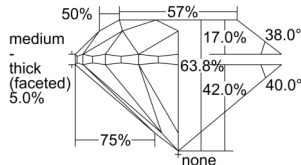

GIA®

FACSIMILE

GIA REPORT 2504522742

Verify this report at GIA.edu

GIA NATURAL DIAMOND DOSSIER®

September 27, 2024
GIA Report Number 2504522742
Shape and Cutting Style ..... Round Brilliant
Measurements ..... 5.51 - 5.58 x 3.54 mm

GRADING RESULTS

Carat Weight ..... 0.70 carat
Color Grade ..... E
Clarity Grade VS1
Cut Grade ..... Very Good

ADDITIONAL GRADING INFORMATION

Polish ..... Excellent
Symmetry ..... Very Good
Fluorescence ..... Medium Blue
Clarity Characteristics..... Indented Natural, Pinpoint
Inscription(s): GIA 2504522742

PROPORTIONS

Profile to actual proportions

GRADING SCALES

GIA COLOR SCALE	GIA CLARITY SCALE	GIA CUT SCALE
D	FLAWLESS	EXCELLENT
E	FLAWLESS	
F	INTERNALLY FLAWLESS	VERY GOOD
G	FLAWLESS	
H	VVS₁	GOOD
I	VVS₂	
J	VS₁	FAIR
K	VS₂	
L	SI₁	POOR
M	SI₂	
N	I₁	
O	I₂	
P	I₃	
Q		
R		
S		
T		
U		
V		
W		
X		
Y		
Z