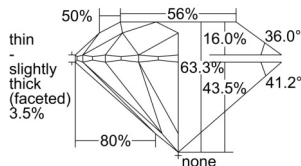

GIA®

FACSIMILE

GIA REPORT 2504549444

Verify this report at GIA.edu

GIA NATURAL DIAMOND DOSSIER®

October 01, 2024
GIA Report Number 2504549444
Shape and Cutting Style ..... Round Brilliant
Measurements ..... 5.63 - 5.67 x 3.58 mm

GRADING RESULTS

Carat Weight ..... 0.70 carat
Color Grade ..... D
Clarity Grade VS1
Cut Grade ..... Excellent

ADDITIONAL GRADING INFORMATION

Polish ..... Excellent
Symmetry ..... Excellent
Fluorescence ..... None
Clarity Characteristics ..... Feather, Cloud, Pinpoint
Inscription(s): GIA 2504549444

PROPORTIONS

Profile to actual proportions