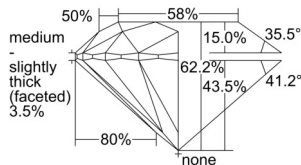

GIA®

FACSIMILE

GIA REPORT 2504802392

Verify this report at GIA.edu

GIA NATURAL DIAMOND DOSSIER®

November 06, 2024
GIA Report Number 2504802392
Shape and Cutting Style ..... Round Brilliant
Measurements ..... 5.78 - 5.82 x 3.61 mm

GRADING RESULTS

Carat Weight ..... 0.75 carat
Color Grade I
Clarity Grade S11
Cut Grade ..... Excellent

ADDITIONAL GRADING INFORMATION

Polish ..... Excellent
Symmetry ..... Excellent
Fluorescence ..... None
Clarity Characteristics ..... Cloud, Crystal
Inscription(s): GIA 2504802392

PROPORTIONS

Profile to actual proportions