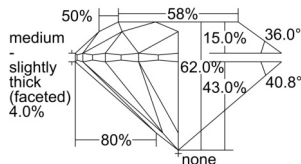

GIA®

FACSIMILE

GIA REPORT 2506569363

Verify this report at GIA.edu

GIA NATURAL DIAMOND DOSSIER®

October 03, 2024
GIA Report Number 2506569363
Shape and Cutting Style ..... Round Brilliant
Measurements ..... 5.41 - 5.43 x 3.36 mm

GRADING RESULTS

Carat Weight ..... 0.61 carat
Color Grade ..... J
Clarity Grade S11
Cut Grade ..... Excellent

ADDITIONAL GRADING INFORMATION

Polish ..... Excellent
Symmetry ..... Excellent
Fluorescence ..... None
Clarity Characteristics ..... Crystal, Cloud
Inscription(s): GIA 2506569363

PROPORTIONS

Profile to actual proportions

GRADING SCALES

GIA COLOR SCALE

COLORLESS	D
	E
	F
	G
	H
	I
	J
NEAR COLORLESS	K
	L
FAIN	M
	N
	O
	P
VERY LIGHT	Q
	R
	S
	T
	U
	V
	W
	X
	Y
LIGHT	Z

GIA CLARITY SCALE

FLAWLESS	VERY VERY SLIGHTLY INCLUDED	VVS₁	VERY SLIGHTLY INCLUDED	SI₁	SLIGHTLY INCLUDED	I₁	
							FLAWLESS
INTERNALLY FLAWLESS	VERY SLIGHTLY INCLUDED	VVS₂	VERY SLIGHTLY INCLUDED	SI₂	SLIGHTLY INCLUDED	I₂	
		VS₁		VS₂		I₃	

GIA CUT SCALE

EXCELLENT
VERY GOOD
GOOD
FAIR
POOR