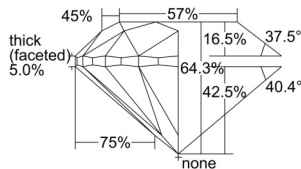

GIA®

FACSIMILE

GIA REPORT 2506876576

Verify this report at GIA.edu

GIA NATURAL DIAMOND DOSSIER®

November 15, 2024
GIA Report Number 2506876576
Shape and Cutting Style ..... Round Brilliant
Measurements ..... 5.51 - 5.57 x 3.56 mm

GRADING RESULTS

Carat Weight ..... 0.70 carat
Color Grade ..... E
Clarity Grade VS1
Cut Grade ..... Very Good

ADDITIONAL GRADING INFORMATION

Polish ..... Very Good
Symmetry ..... Very Good
Fluorescence ..... None
Clarity Characteristics ..... Cloud, Pinpoint
Inscription(s): GIA 2506876576

PROPORTIONS

Profile to actual proportions