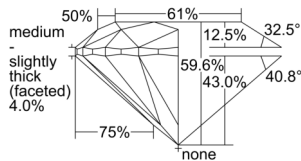

GIA®

FACSIMILE

GIA REPORT 2506945504

Verify this report at GIA.edu

GIA NATURAL DIAMOND DOSSIER®

December 05, 2024
GIA Report Number 2506945504
Shape and Cutting Style ..... Round Brilliant
Measurements ..... 5.12 - 5.14 x 3.06 mm

GRADING RESULTS

Carat Weight ..... 0.50 carat
Color Grade I
Clarity Grade VS1
Cut Grade ..... Excellent

ADDITIONAL GRADING INFORMATION

Polish ..... Excellent
Symmetry ..... Very Good
Fluorescence ..... None
Clarity Characteristics..... Indented Natural, Pinpoint
Inscription(s): GIA 2506945504

PROPORTIONS

Profile to actual proportions

GRADING SCALES

GIA COLOR SCALE	GIA CLARITY SCALE	GIA CUT SCALE
COLOURLESS D	FLAWLESS	EXCELLENT
E	INTERNALLY FLAWLESS	
F	VVS₁	VERY GOOD
G		
H	VS₁	GOOD
I		
J	SI₁	FAIR
K		
L	I₁	POOR
M		
N	I₂	
O		
P	I₃	
Q		
R		
S		
T		
U		
V		
W		
X		
Y		
Z